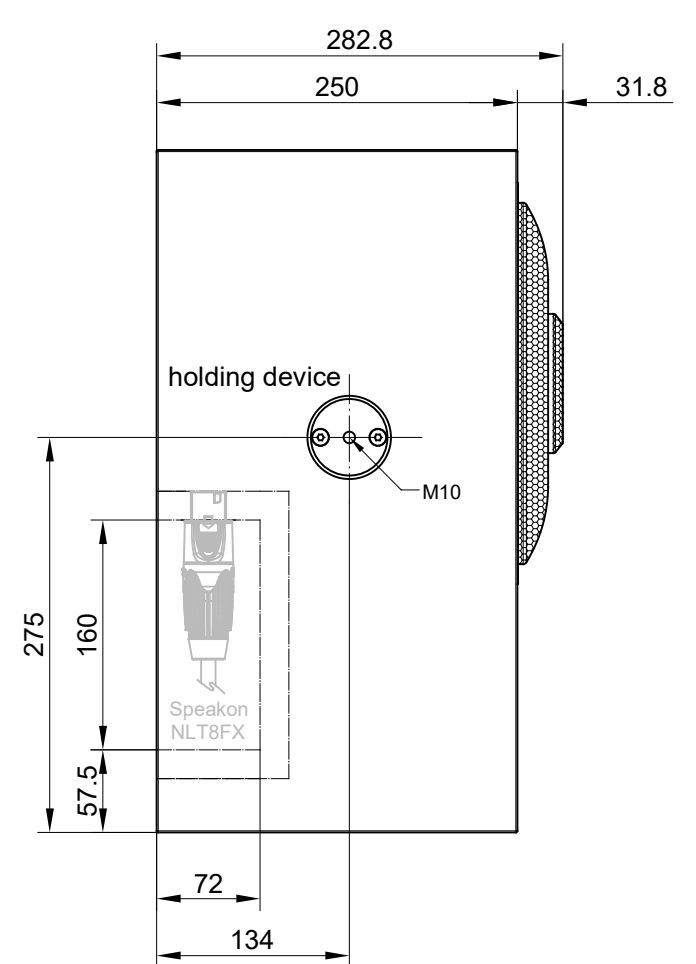

Rear view

Front view

Side view

Subject to technical changes. Errors and omissions excepted.

RL934K1 view

without scale
updated on 11.01.21

musikelectronic geithain gmbh

STUDIO MONITORING - HIGHEND LOUDSPEAKER - SOUND REINFORCEMENT SYSTEMS