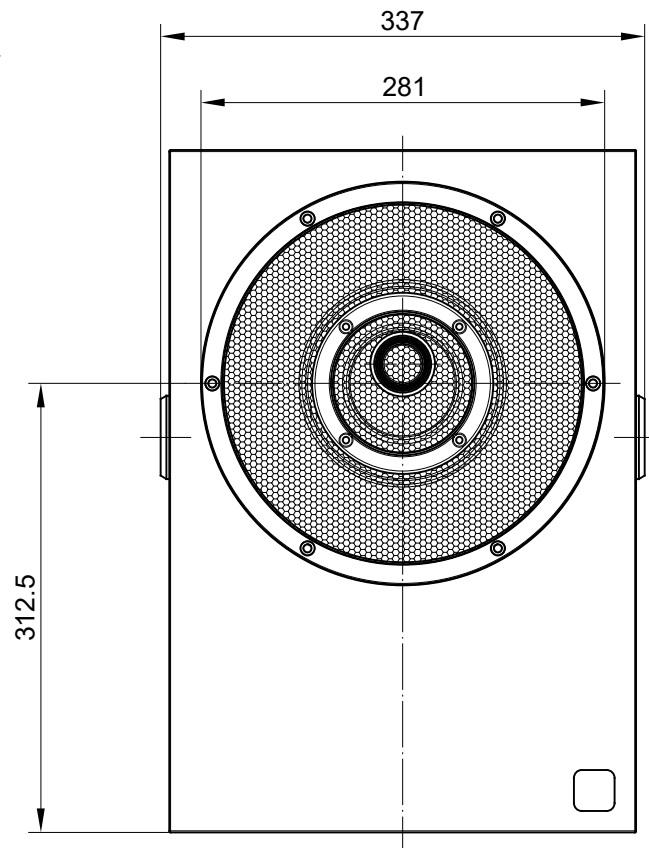

Rear view

Front view

Side view

Subject to technical changes. Errors and omissions excepted.

RL934K1 view

without scale
updated on 11.01.21

musikelectronic geithain gmbh

STUDIO MONITORING - HIGHEND LOUDSPEAKER - SOUND REINFORCEMENT SYSTEMS